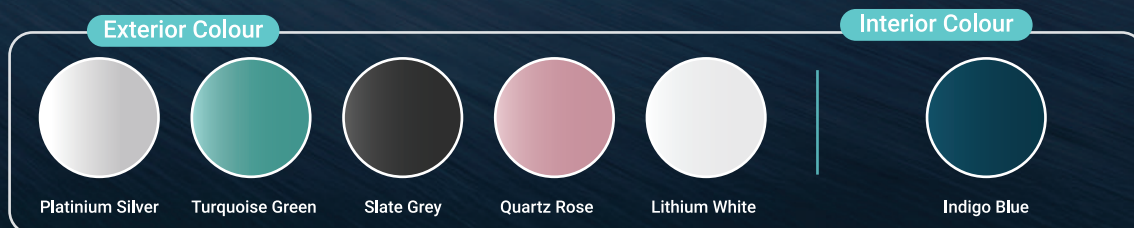

PROTON
e.MAS

e.MAS 7	Prime		Premium	
	PRIVATE	COMPANY	PRIVATE	COMPANY
Selling Price	RM 109,152	RM 109,152	RM 123,152	RM 123,152
1-Year Road Tax	Exempted			
Registration Fee	RM 300	RM 500	RM 300	RM 500
HP Endorsement Fee	RM 50	RM 50	RM 50	RM 50
EV Number Plate	RM 98	RM 98	RM 98	RM 98
Inspection Fees (B2)	RM 200	RM 200	RM 200	RM 200
On-The-Road Price (without insurance)	RM 109,800	RM 110,000	RM 123,800	RM 124,000
Special Launch Price*	RM 105,800	RM 106,000	RM 119,800	RM 120,000
Recommended Sum Insured	RM 105,000	RM 106,000	RM 119,000	RM 120,000

For Peninsular Malaysia only.

e.MAS 7 POWER PACK

Offer valid for a limited time only.

Power Home

Complimentary 7kW Home Charger Worth RM 1,500

Power Plus

Complimentary V2L Adaptor Worth RM 500

Power Online

5-Year Unlimited Internet Data Worth RM 1,800

Power Exchange

Exclusive Proton Owner Trade-In Rebate Worth RM 1,200 from Carsome

Power Thru

6-Year Unlimited Mileage Vehicle Warranty
8-Year / 160,000km High Voltage Battery and Components Warranty*

Terms & Conditions

1. Prices are effective from 16 December 2024 and valid in Peninsular Malaysia only.
2. Prices and specifications are subject to change without prior notice.
3. Registration fees are applicable for Malaysians only. Non-Malaysian fees vary from above.
4. All prices are subjected to the prevailing local government duties and taxes announced at the point of sale.
5. The offer above is not applicable with other promotions, unless stated otherwise.
6. Special Launch Price and e.MAS Power Pack are valid for a limited time only.
7. *Special Launch Price is for On-The-Road price (without insurance).
8. Terms and conditions apply.

PROTON e.MAS CS PRIMA AUTO - JURU
1809A, Jalan Perusahaan, Bukit Tengah 13600
Perai, Pulau Pinang